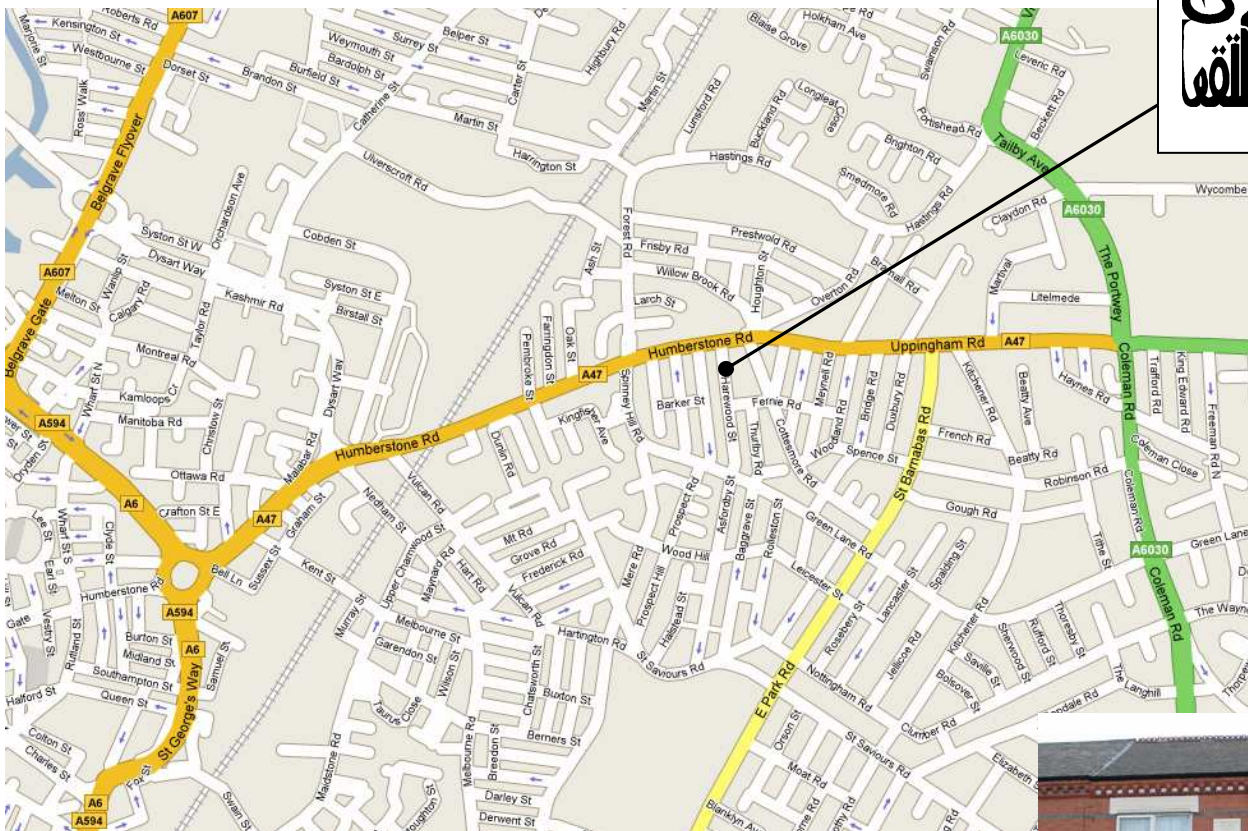

Directions to Masjid At-Taqwa

From M1 south:

1. Leave the motorway at Jn 21 and follow signs to A5460
2. Once on A5460 follow signs to the city centre and look out for signs to A47 (Peterborough)
3. Take A47 towards Peterborough – follow for around 1 mile
4. Look out for Harewood street, which is a right turn!

From M1 north:

1. Leave the motorway at Jn 22 and follow the A50 into the city centre
2. Look out for signs to A47 (Peterborough)
3. Take A47 towards Peterborough – follow for around 1 mile
4. Look out for Harewood street, which is a right turn!

Masjid At-Taqwa
1 Harewood Street
Leicester
LE5 3LX