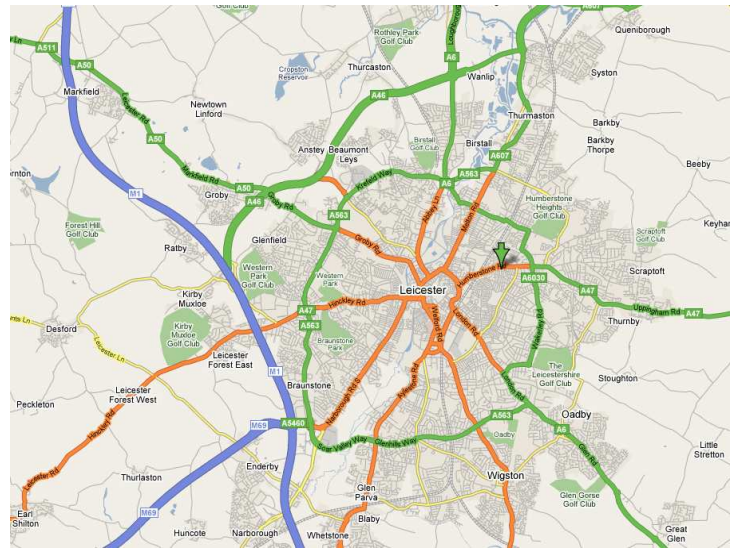

Directions to Masjid At-Taqwa

From M1 south:

1. Leave the motorway at Jn 21 and follow signs to A5460
2. Once on A5460 follow signs to the city centre and look out for signs to A47 (Peterborough)
3. Take A47 towards Peterborough – follow for around 1 mile
4. Look out for Harewood street, which is a right turn!

From M1 north:

1. Leave the motorway at Jn 22 and follow the A50 into the city centre
2. Look out for signs to A47 (Peterborough)
3. Take A47 towards Peterborough – follow for around 1 mile
4. Look out for Harewood street, which is a right turn!